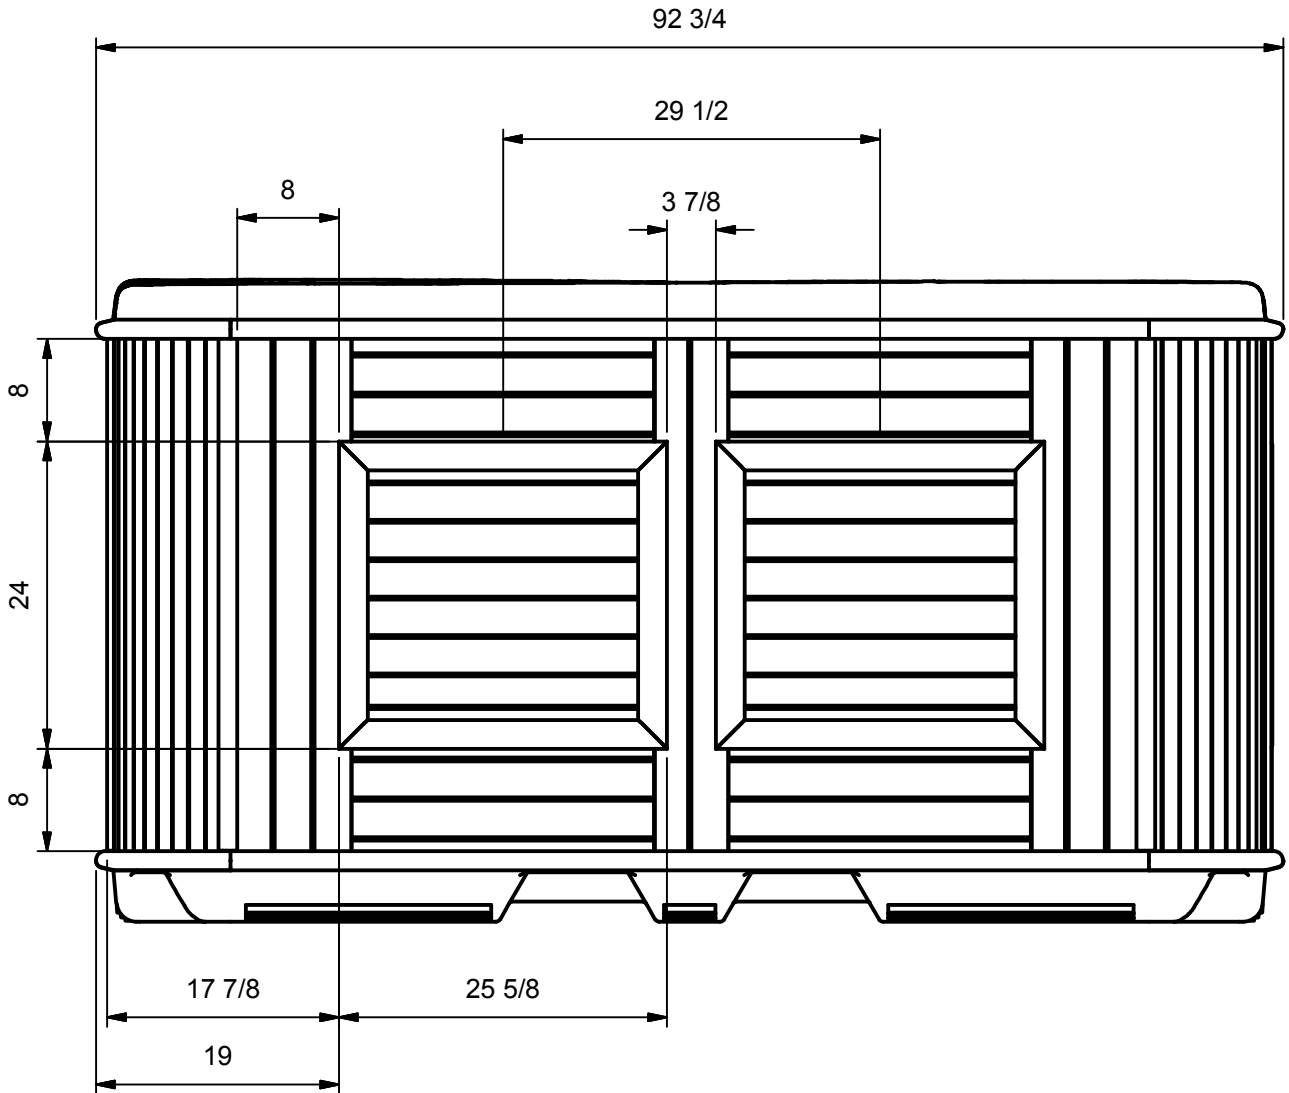

DIMENSIONS IN INCHES

*** DIMENSIONS ARE APPROXIMATE ***

DRAWN JLT	4/7/2016	Blue Falls Manufacturing Ltd.		
CHECKED				
QA		TITLE		
MFG		OCEAN SHELL_CABINET_FLOOR DIMENSIONS (in)		
APPROVED		SIZE	DWG NO	REV
		A4		
		SCALE	SHEET 1	OF 4

OCEAN LONG WALL

DIMENSIONS IN INCHES

*** DIMENSIONS ARE APPROXIMATE ***

DRAWN JLT	4/7/2016	Blue Falls Manufacturing Ltd.		
CHECKED				
QA		TITLE		
MFG		OCEAN SHELL_CABINET_FLOOR DIMENSIONS (in)		
APPROVED		SIZE	DWG NO	REV
		A4		
		SCALE		SHEET 2 OF 4

OCEAN SHORT WALL

DIMENSIONS IN INCHES

*** DIMENSIONS ARE APPROXIMATE ***

DRAWN JLT	4/7/2016	Blue Falls Manufacturing Ltd.		
CHECKED				
QA		TITLE		
MFG		OCEAN SHELL_CABINET_FLOOR DIMENSIONS (in)		
APPROVED		SIZE	DWG NO	REV
		A4		
		SCALE	SHEET 3 OF 4	

OCEAN FLOOR LONG SIDE

DIMENSIONS ARE IN INCHES

***** DIMENSIONS ARE APPROXIMATE *****

DRAWN JLT	4/7/2016	Blue Falls Manufacturing Ltd.		
CHECKED		TITLE		
QA		OCEAN SHELL_CABINET_FLOOR DIMENSIONS (in)		
MFG		SIZE	DWG NO	REV
APPROVED		A4		
		SCALE		SHEET 4 OF 4