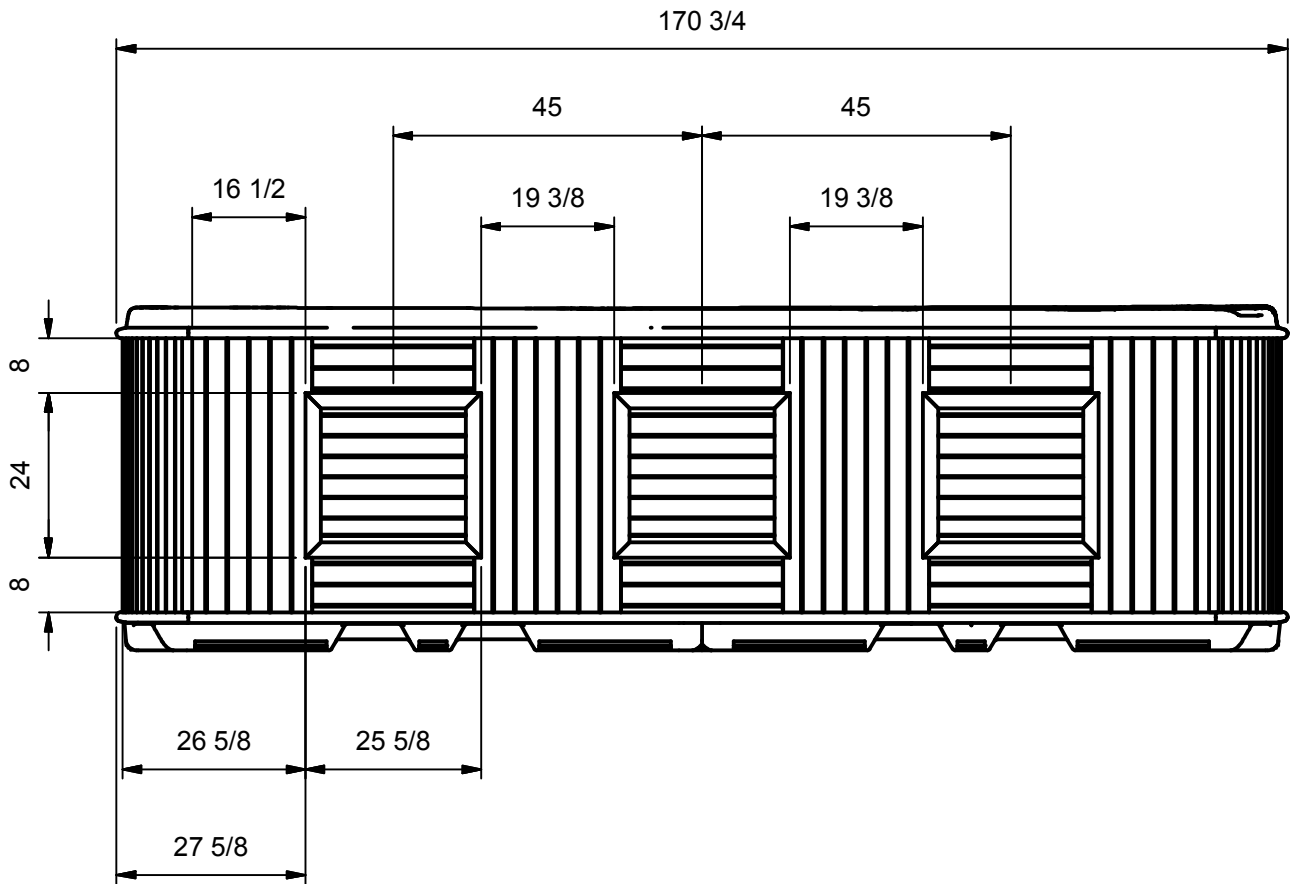

DIMENSIONS IN INCHES

*** DIMENSIONS ARE APPROXIMATE ***

DRAWN JLT	4/7/2016	Blue Falls Manufacturing Ltd.		
CHECKED				
QA		TITLE		
MFG		OCEAN SHELL_CABINET_FLOOR DIMENSIONS (in)		
APPROVED		SIZE	DWG NO	REV
		A4		
		SCALE	SHEET 1	OF 4

OCEAN LONG WALL

DIMENSIONS IN INCHES

*** DIMENSIONS ARE APPROXIMATE ***

DRAWN JLT	4/7/2016	Blue Falls Manufacturing Ltd.		
CHECKED				
QA		TITLE		
MFG		OCEAN SHELL_CABINET_FLOOR DIMENSIONS (in)		
APPROVED		SIZE	DWG NO	REV
		A4		
		SCALE		SHEET 2 OF 4

OCEAN SHORT WALL

DIMENSIONS IN INCHES

*** DIMENSIONS ARE APPROXIMATE ***

DRAWN JLT	4/7/2016	Blue Falls Manufacturing Ltd.		
CHECKED				
QA		TITLE		
MFG		OCEAN SHELL_CABINET_FLOOR DIMENSIONS (in)		
APPROVED		SIZE	DWG NO	REV
		A4		
		SCALE	SHEET 3 OF 4	

OCEAN FLOOR LONG SIDE

DIMENSIONS ARE IN INCHES

***** DIMENSIONS ARE APPROXIMATE *****

DRAWN JLT	4/7/2016	Blue Falls Manufacturing Ltd.		
CHECKED		TITLE		
QA		OCEAN SHELL_CABINET_FLOOR DIMENSIONS (in)		
MFG		SIZE	DWG NO	REV
APPROVED		A4		
		SCALE		SHEET 4 OF 4