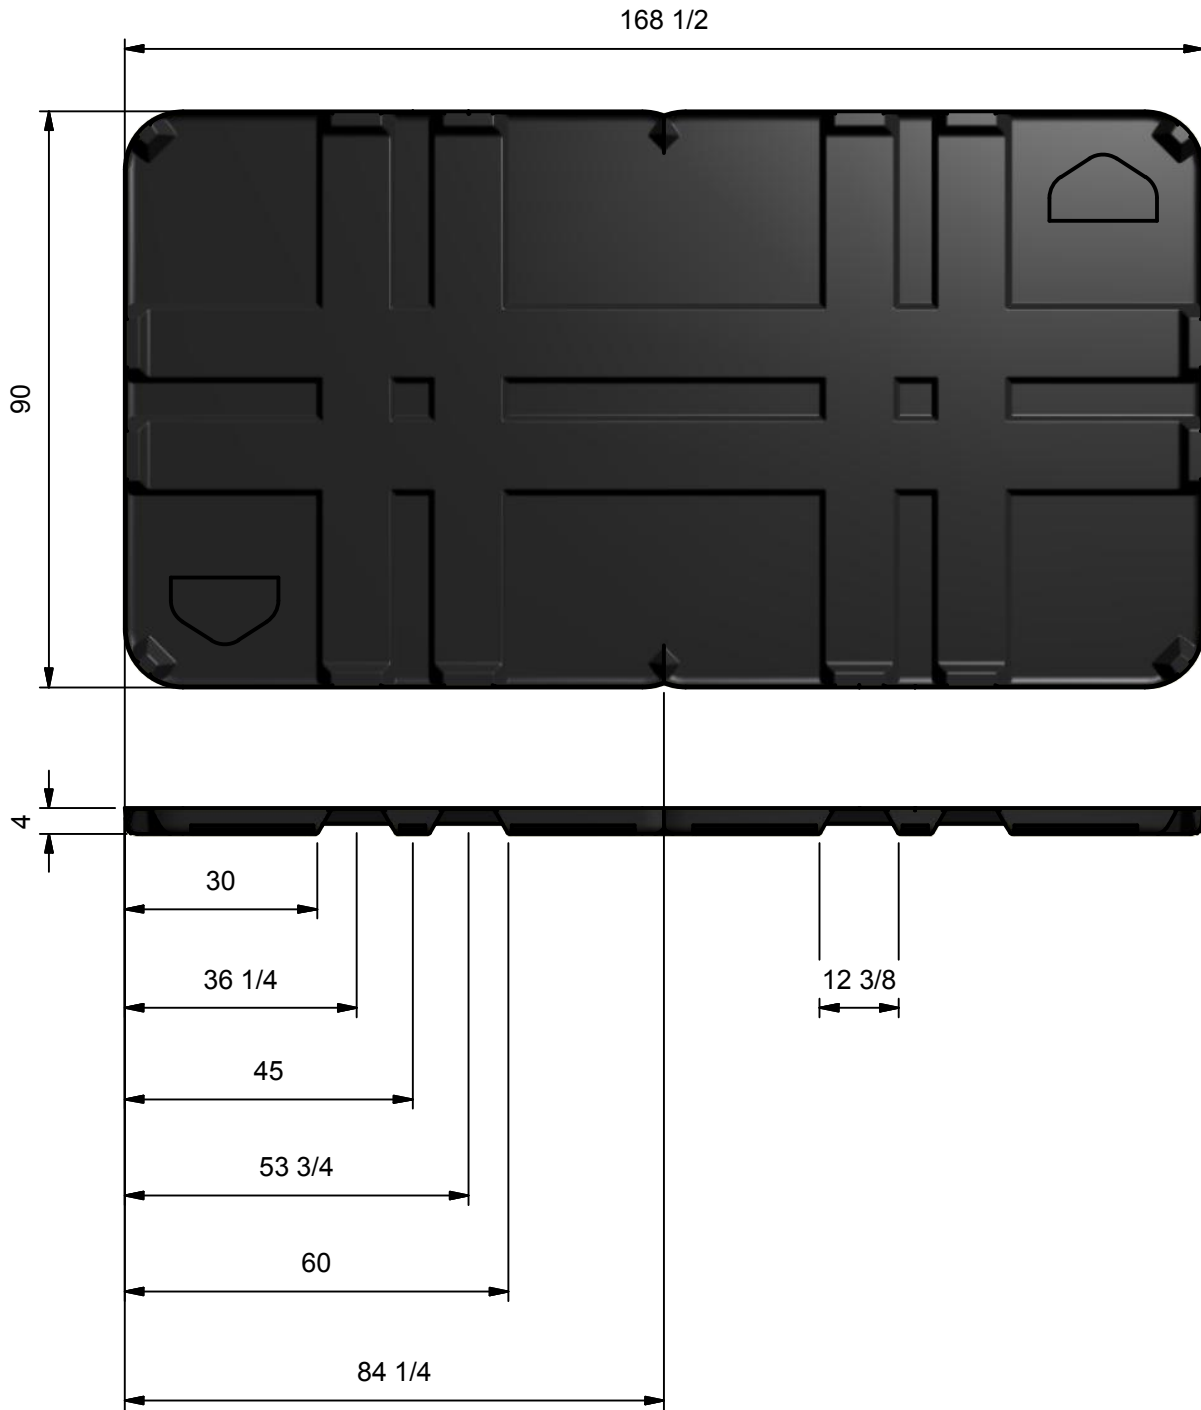

DIMENSIONS IN INCHES

*** DIMENSIONS ARE APPROXIMATE ***

DRAWN JLT	4/7/2016	Blue Falls Manufacturing Ltd.		
CHECKED				
QA		TITLE		
MFG		OCEAN SHELL_CABINET_FLOOR DIMENSIONS (in)		
APPROVED		SIZE	DWG NO	REV
		A4		
		SCALE	SHEET 1	OF 4

OCEAN LONG WALL

DIMENSIONS IN INCHES

*** DIMENSIONS ARE APPROXIMATE ***

DRAWN JLT	4/7/2016	Blue Falls Manufacturing Ltd.		
CHECKED				
QA		TITLE		
MFG		OCEAN SHELL_CABINET_FLOOR DIMENSIONS (in)		
APPROVED		SIZE	DWG NO	REV
		A4		
		SCALE		SHEET 2 OF 4

OCEAN SHORT WALL

DIMENSIONS IN INCHES

*** DIMENSIONS ARE APPROXIMATE ***

DRAWN JLT	4/7/2016	Blue Falls Manufacturing Ltd.		
CHECKED				
QA		TITLE		
MFG		OCEAN SHELL_CABINET_FLOOR DIMENSIONS (in)		
APPROVED		SIZE	DWG NO	REV
		A4		
		SCALE	SHEET 3 OF 4	

OCEAN FLOOR LONG SIDE

DIMENSIONS ARE IN INCHES

***** DIMENSIONS ARE APPROXIMATE *****

DRAWN JLT	4/7/2016	Blue Falls Manufacturing Ltd.		
CHECKED		TITLE		
QA		OCEAN SHELL_CABINET_FLOOR DIMENSIONS (in)		
MFG		SIZE	DWG NO	REV
APPROVED		A4		
		SCALE		SHEET 4 OF 4